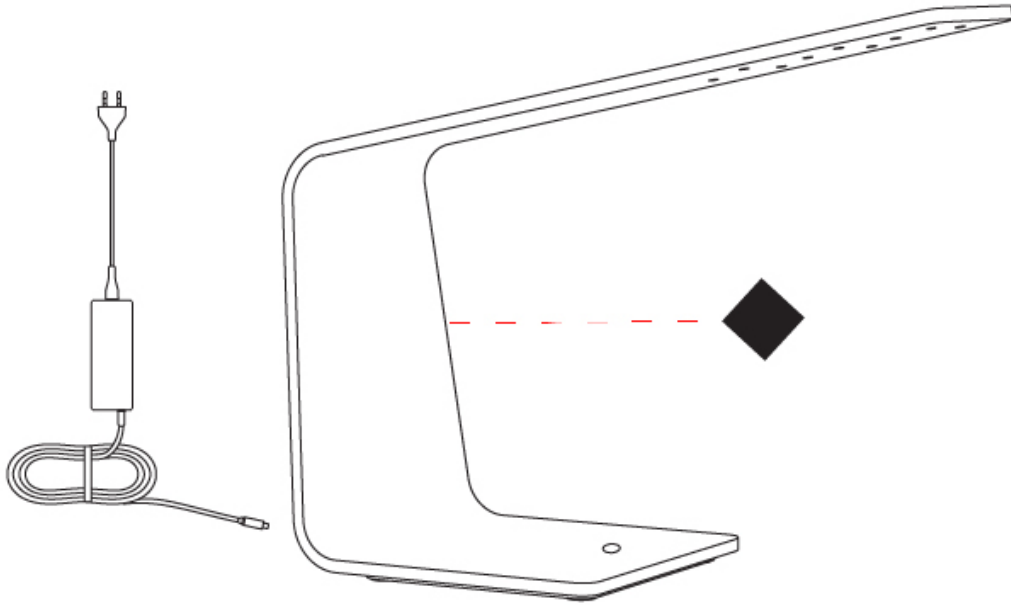

LED1 PORTABLE

D74000-

PROJECT	_____
TYPE	_____
SPECIFIER	_____
QUANTITY	_____
DATE	_____